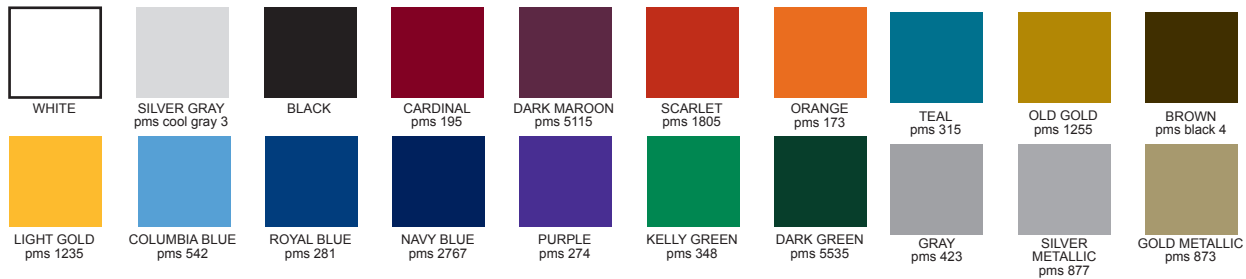

Perma Logo Vinyl colors available

A variety of perma logo vinyl colors are stocked. *All PMS colors are approximate.*

Custom colors are a minimum order of 250 yards and take 2-4 weeks.

Fabric colors in stock

We stock many popular throw fabrics.

Don't see the color you need? Please call. Additional colors can be ordered.

Custom Dye Sublimation solid colors are available at additional cost - see full dye sub.

All PMS colors are approximate.

NOTE - PMS colors are approximate. For exact color matching please request a sample swatch.
 - Fabric colors pass NFPA 701 Small Scale & California Section 13115