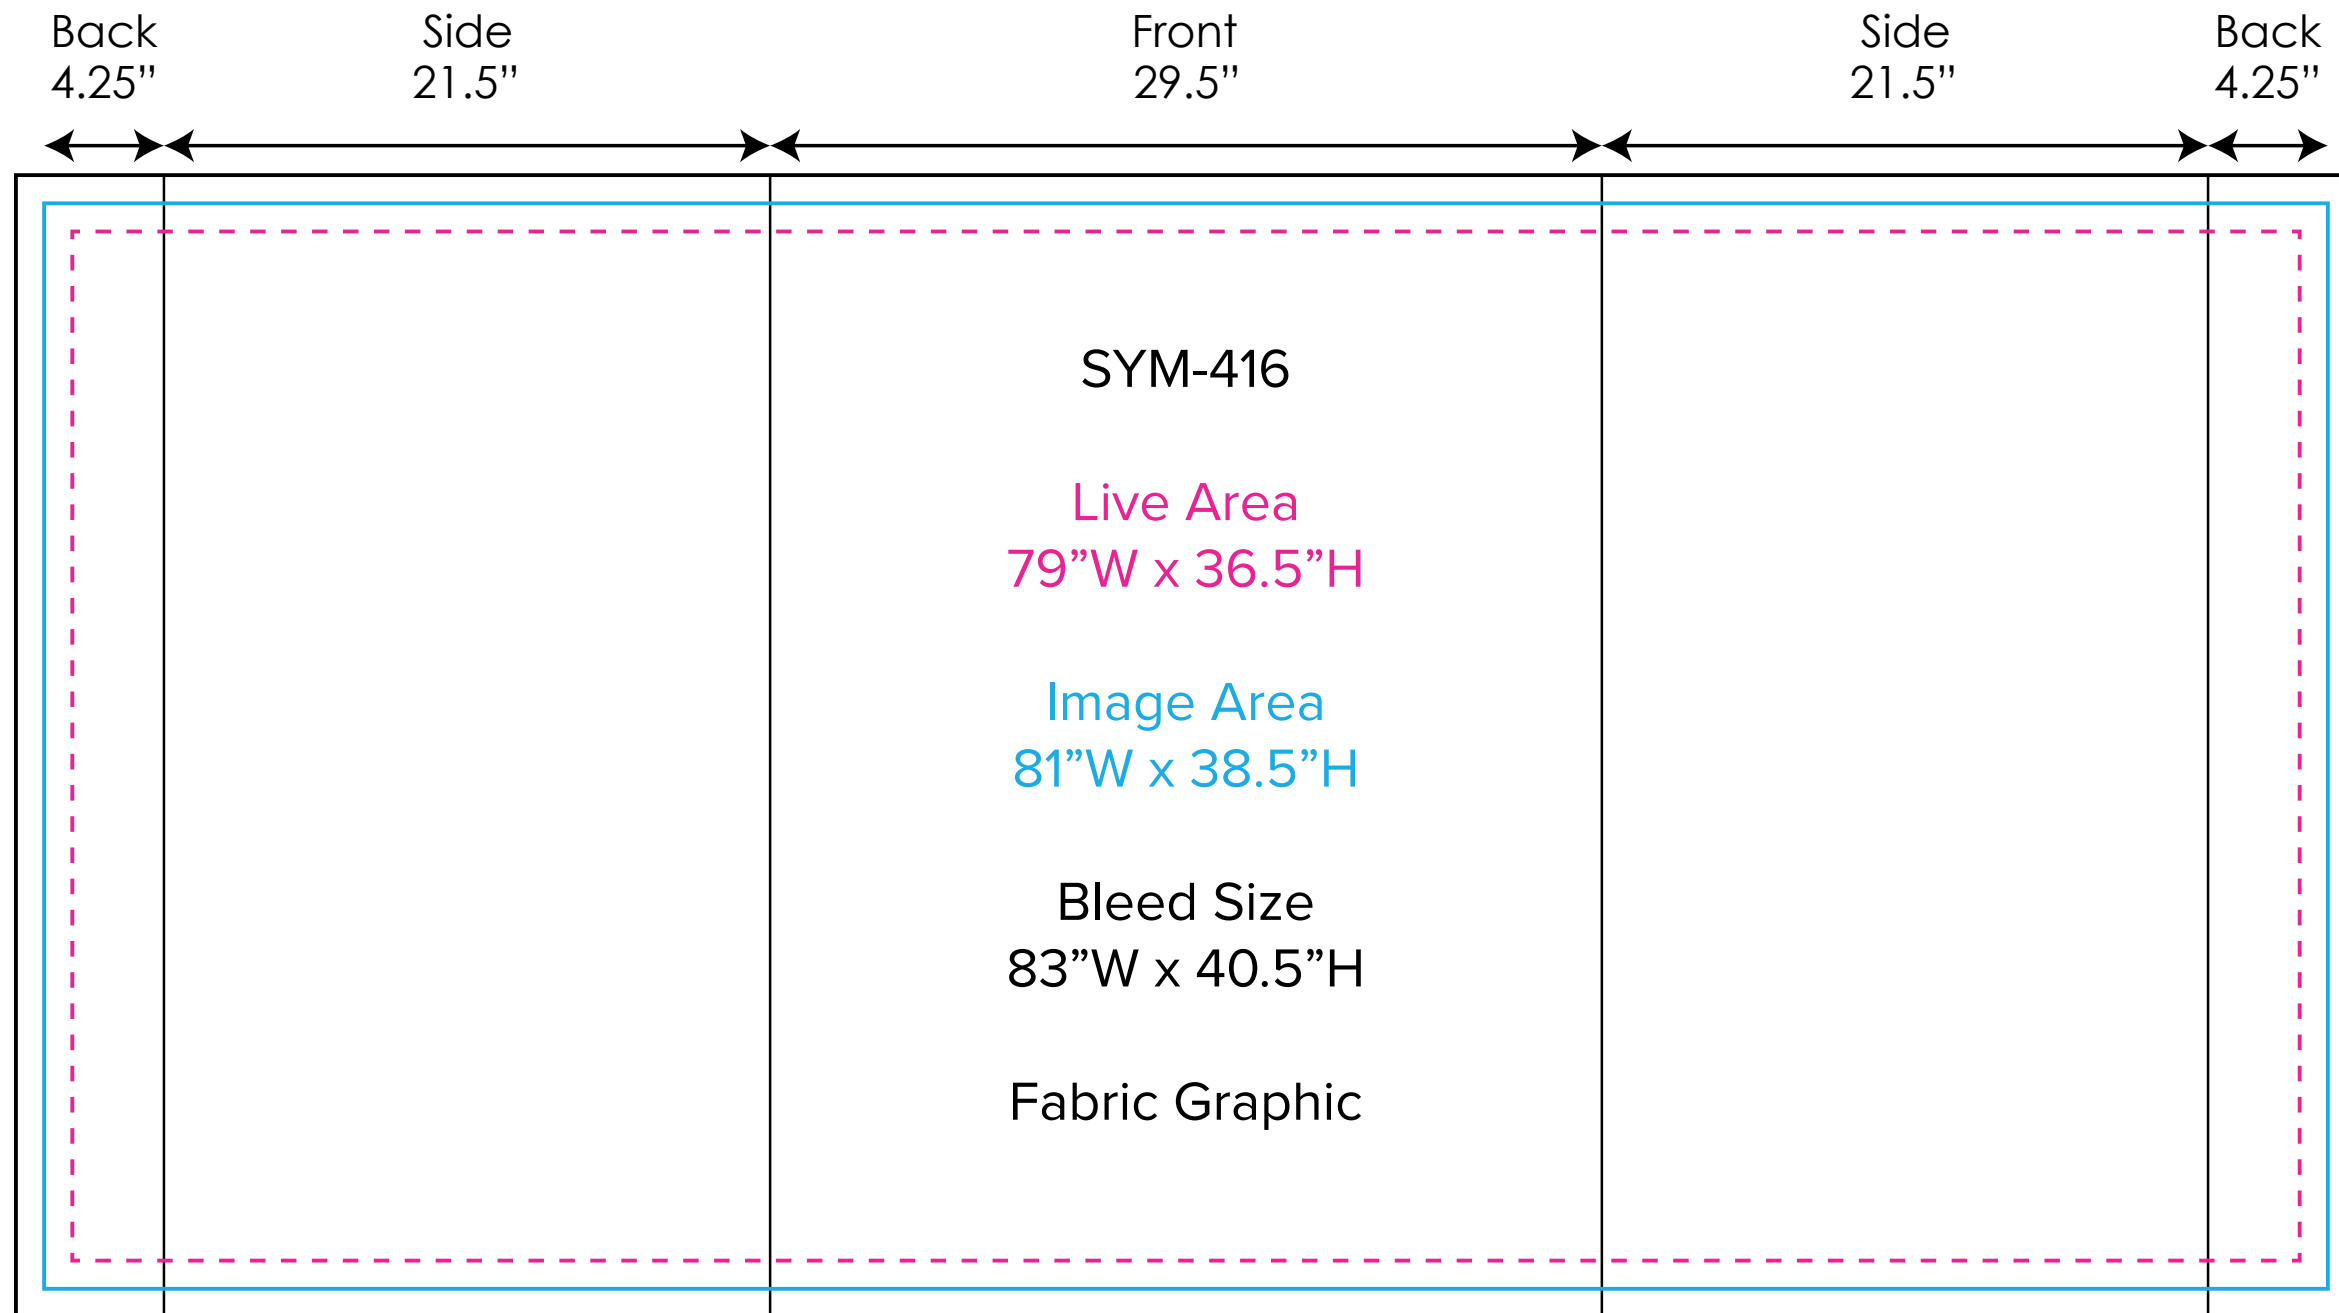

Graphic Template

NOTE: All Raster Art (jpg, tiff,psd, png, etc.) must be at least 100 dpi at print size.
Standard kits are often customized. Please check with Customer Service to ensure that this template matches your specific job.